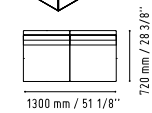

117 - WHITE GLASS
67 - WHITE PASTEL

MM-PU x 2 +
MM-ON x 2 +
MM-PO x 2