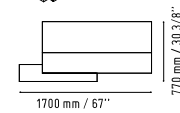

Soft design attracts attention.

The modular system allows you to create the reception desk corresponding to your own needs. The stylish design can decorate all the whole front of the counter or it can protrude on the left or right side. White makes the reception desk look fresh and gives plenty of options to arrange the place allowing individual ideas: white goes well with every other color.

RGBW LED

AQUA

L0612P6

67 - WHITE PASTEL

IM20S

117 - WHITE GLASS
67 - WHITE PASTEL

MM-PU x 2 +
MM-ON x 2 +
MM-PO x 2

CU21L - GREEN
CU212 - GREY

SSL15

WHITE GLOSS