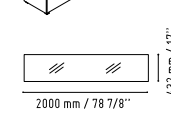

67 - WHITE PASTEL

IM20S

117 - WHITE GLASS
67 - WHITE PASTEL

MM-PU x 2 +
MM-ON x 2 +
MM-PO x 2