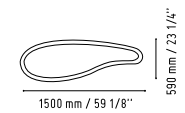

SSL15

WHITE GLOSS

SUNBEAM

SNL16

∅ 1440 mm / 56 3/4"
h 410 mm / 16 1/8"

SNAKE

SNA20

2000 mm / 78 7/8"
h 90 mm / 3 1/2"

CANOE

CAN11

1105 mm / 43 1/2"
h 360 mm / 14 1/8"

HANGING LAMPS

ELIPSE

SSL15

1500 mm / 59"
590 mm / 23 1/4"
h 300 mm / 11 3/4"

AQUA