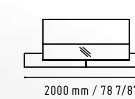

AQUA

LOG136