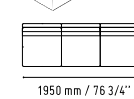

CUZ12 - GREY

MM-PU x 3 + MM-ON x 3 + MM-PO x 3